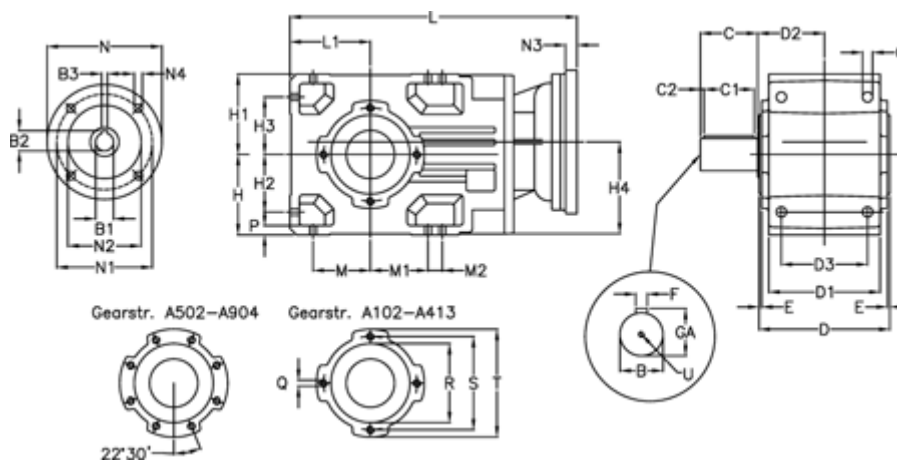

Article number: 29600202311230
 Description: Bevel helical gearbox
 A202UR-23,1-P80B5

Measures

B = 30	D1 = 110	H1 = 80	M2 = 0	Q = M8x15
B1 = 19	D2 = 73.0	H2 = 60	N = 200	R = 95
B2 = 21.8	D3 = 90	H3 = 60	N1 = 165	S = 115
B3 = 6	Description = A202UR-xx-P80 B5	H4 = 93.0	N2 = 130	T = 140
C = 60	E = 3.0	L = 325.5	N3 = -	U = M10x22
C1 = 50	F = 10	L1 = 80	N4 = M10x12	
C2 = 5.0	GA = 33	M = 60	O = 9.5	
D = 136	H = 80	M1 = 60	P = 9	